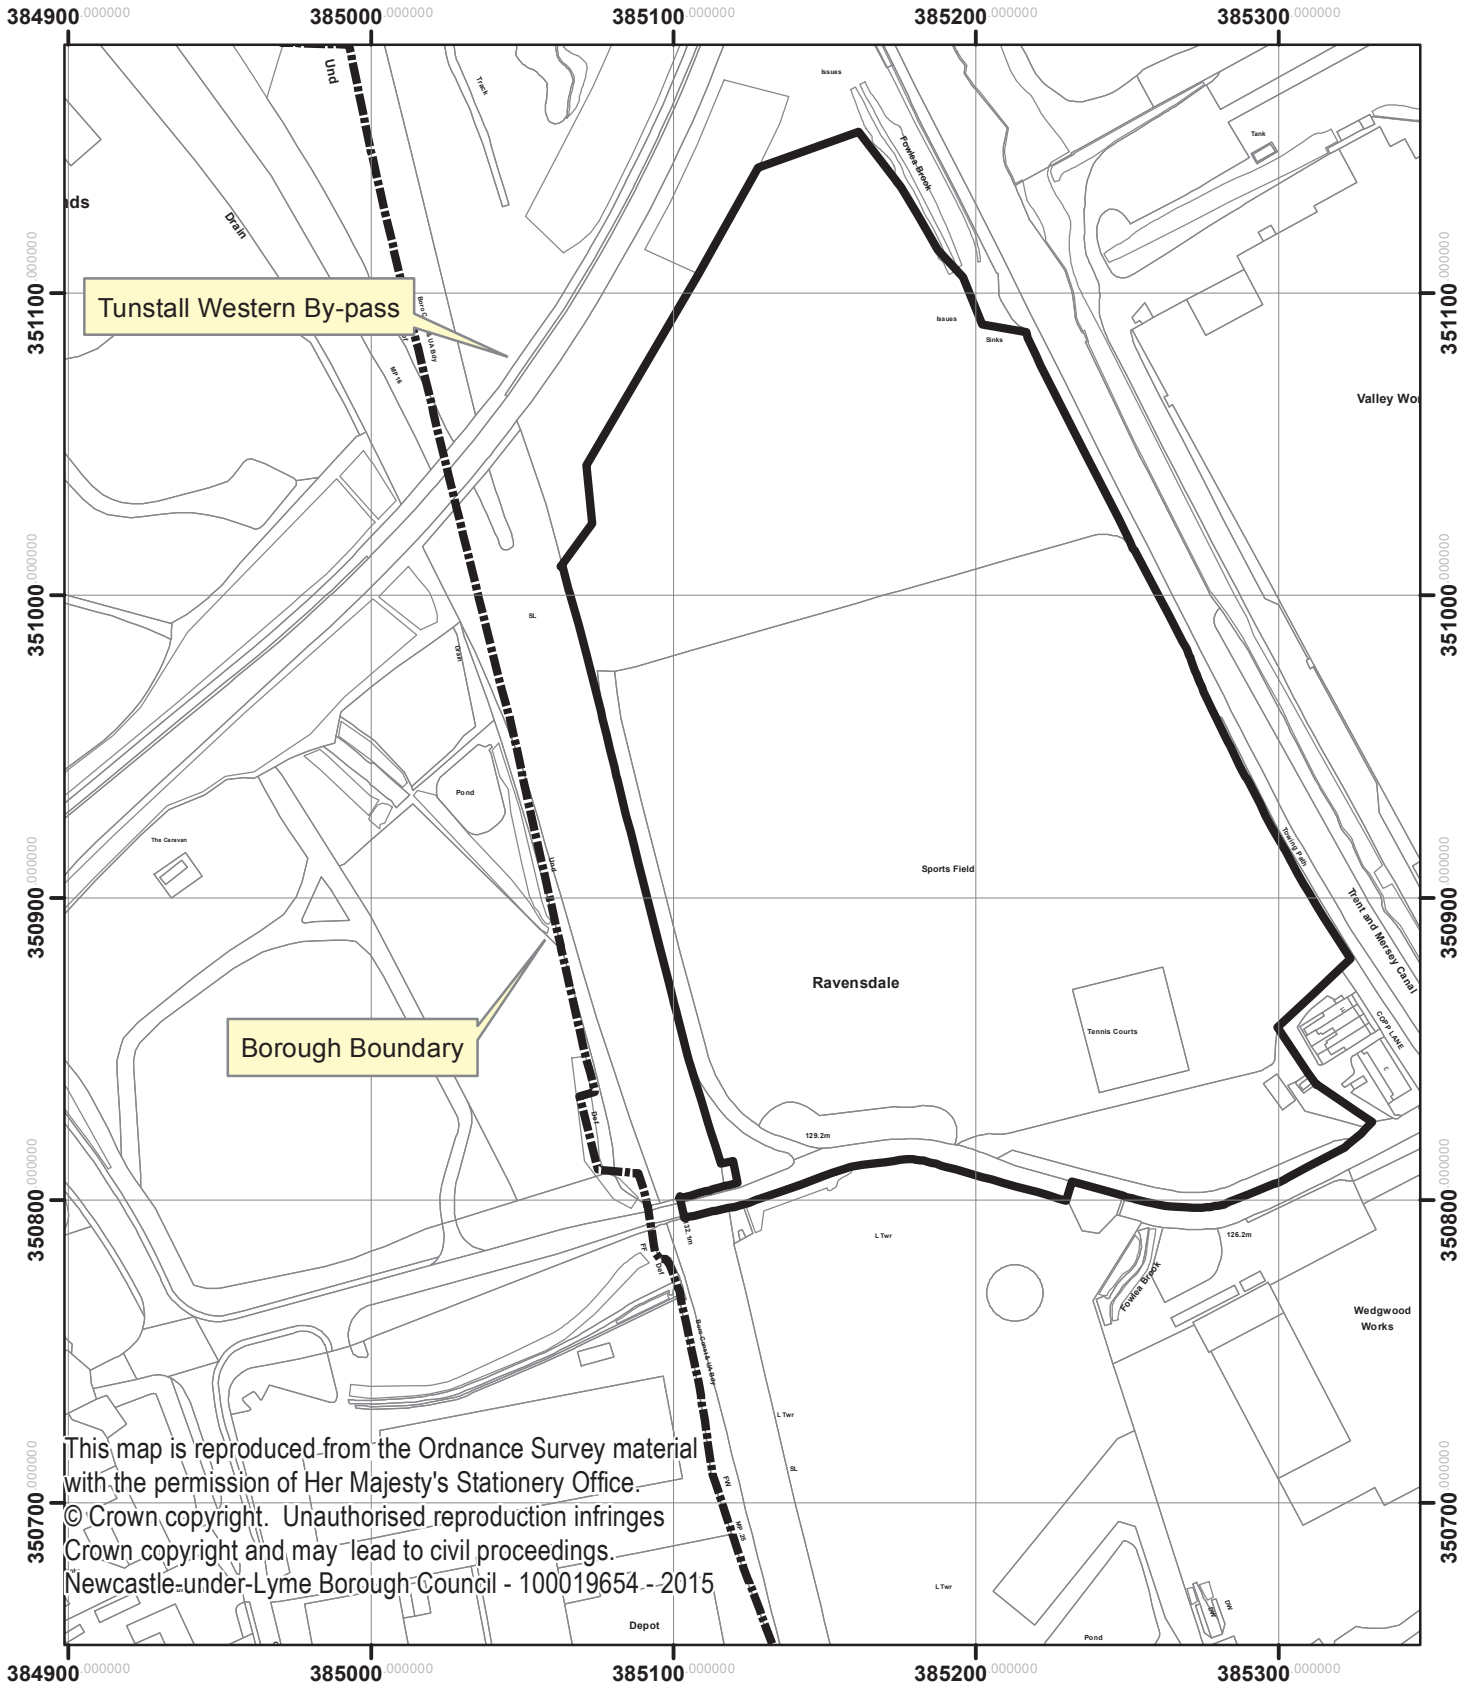

Ravensdale, off Chemical Lane, Tunstall
SOTCC reference 59353/OUT
NULBC reference 348/233

26th April 2016

1:2,500